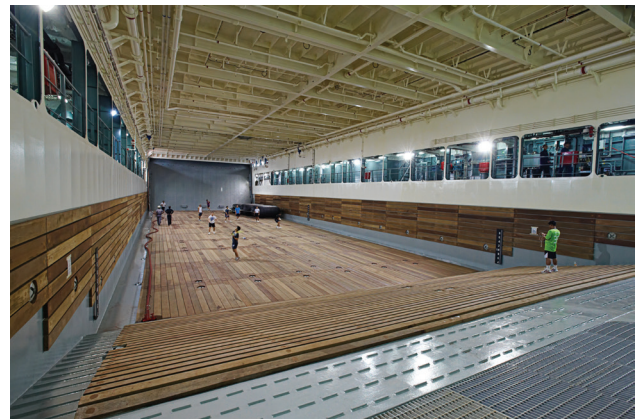

KEY FEATURES

1. 1 Stern ramp, side ramp, turn table, cargo elevator
2. 2 1 Well-dock
3. 3 2 x LCM
4. 4 2 x LCVP complete with boat davit system
5. 5 2 cranes (10t and 20t)
6. 6 Terasaki integrated platform management system
7. 7 Raytheon integrated navigation system
8. 8 Hagenuk integrated communication system

Principal specifications

Length	141m
Beam	21m
Draft	4.60m
Displacement	7600t
Performance	
Speed	17.4 knots
Range	5000 nm at 12 knots
Endurance	45 days
Operational Sea Condition	Sea state 6
Complement	151 crews, 15 staff personnel, 15 air crew and 360 troops
Classification	GL + 100N5 AUX-NH AUX-NM AMPHIBIOUS WARFARE SHIP
Main Machinery	
Main Engine	2 x Caterpillar C280-12 4060kW
Propeller	2 x CPP
Generators	4 x Caterpillar 3512B 4 x 900kWe
Bow Thruster	770 kW
Vehicle Capacity	19 X AAV
Helicopter Facilities	Helideck for 2 x 10t helicopters Traversing system Glide path indicator Horizontal bar Refueling system Landing lights
Combat Systems	Terma C-FLEX combat management system Terma C-SEARCH surveillance radar Terma C-FIRE electro-optics fire control system 1 x 76mm Oto Melara Super rapid naval gun 2 x 30mm MSI naval gun

Abbreviations

Landing Craft Mechanized (LCM), Landing Craft Vehicle and Personnel (LCVP), Controllable Pitch Propeller (CPP), Assault amphibious vehicle (AAV)

Singapore Engineering Marine Ltd.

Main yard: 7 Benoi Road, Singapore 629882
T: (65) 6861 2244 F: (65) 6861 3028

www.stengg.com

Tuas yard: 60 Tuas Road, Singapore 638501
T: (65) 6862 2902/3 F: (65) 6862 5382

E: mktg.marine@stengg.com